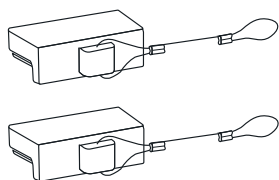

# 1478 Everest Stainless Steel Trailer Bracket

## Kit Content

2 x Anderson Covers

8 x Flange Nuts

4 x 16mm Bolts  
(For Woza Socket)

6 x 25mm Bolts  
(For Single Anderson Plug and  
Trailer Bracket Mounting)

1 x Bracket

2 x M4 Washers

2 x Spring Washers

4 x M6 Washers

2 x Nuts

2 x 40mm Bolts  
(For Dual Anderson Plug)

\*Nut and Bolt set may come with extra screws that wont be used\*