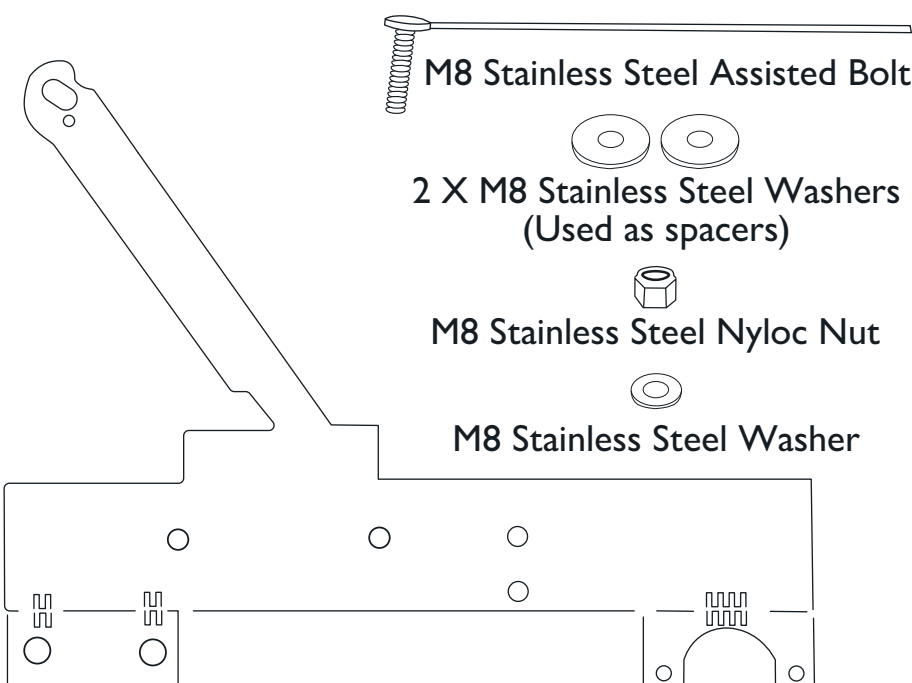

Assisted Bolt Kit

Scan or Click here
for Install Video

(07) 3137 2727

SALES@ADVANCEDICE.COM.AU

WWW.ADVANCEDICE.COM.AU

/ADVANCEDICE