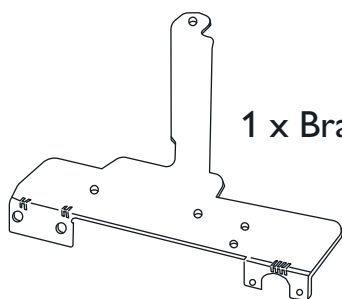

## Kit Content

2 x Anderson Covers

8 x Flange Nuts

4 x 16mm Bolts  
(For Woza Socket)

6 x 25mm Bolts  
(For Single Anderson Plug and  
Trailer Bracket Mounting)

1 x Bracket

2 x M4 Washers

2 x Spring Washers

4 x M6 Washers

2 x Nuts

2 x 40mm Bolts  
(For Dual Anderson Plug)

\*Nut and Bolt set may come with extra screws that wont be used\*